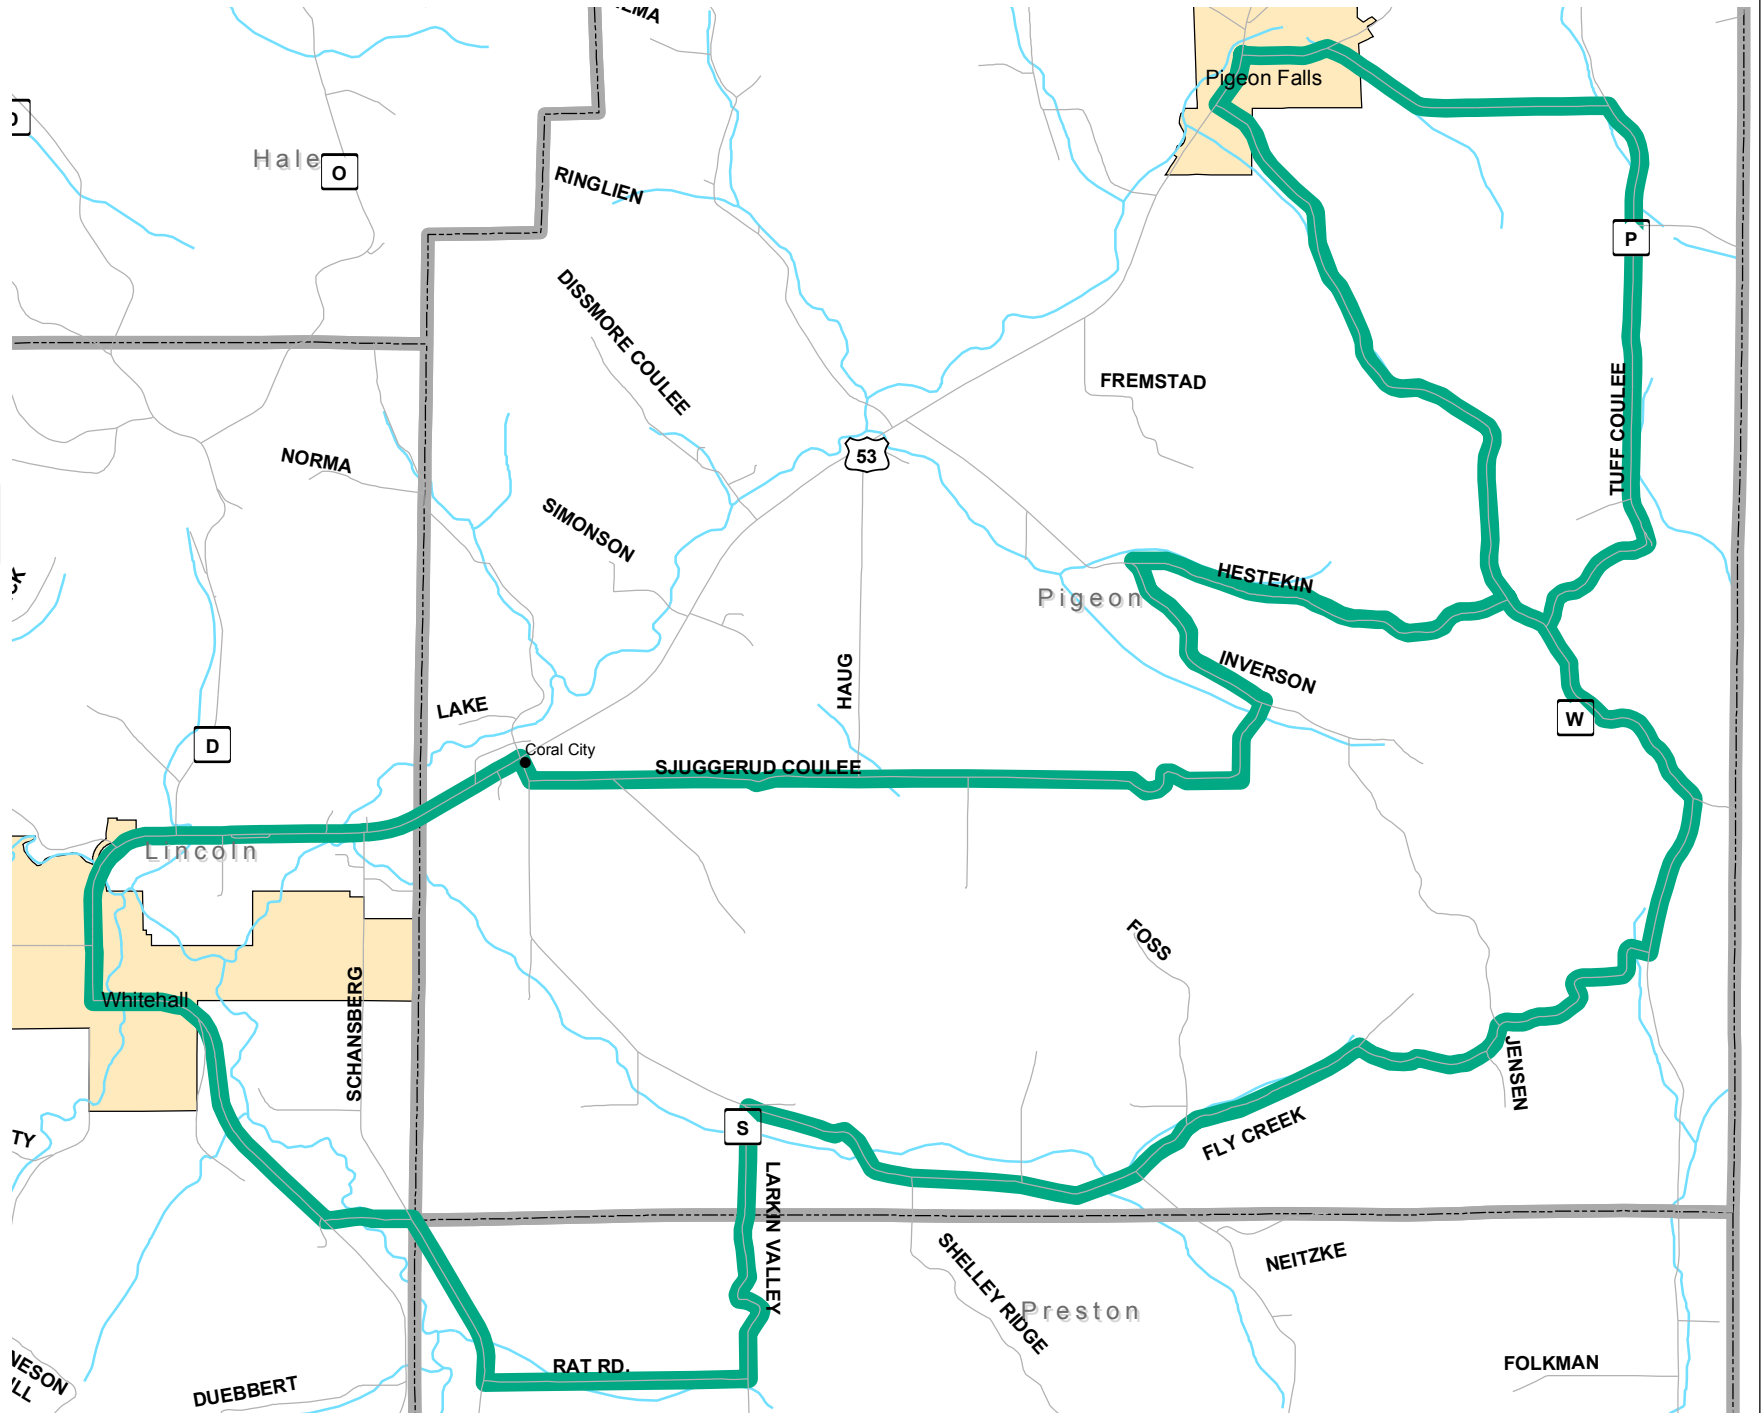

Trempealeau County - Bike Loop 10

- Loop 10
- Corporate Boundaries
- Township
- Water
- US/State Hwys
- County Rds
- Town Rds

0 0.15 0.3 0.6 Miles