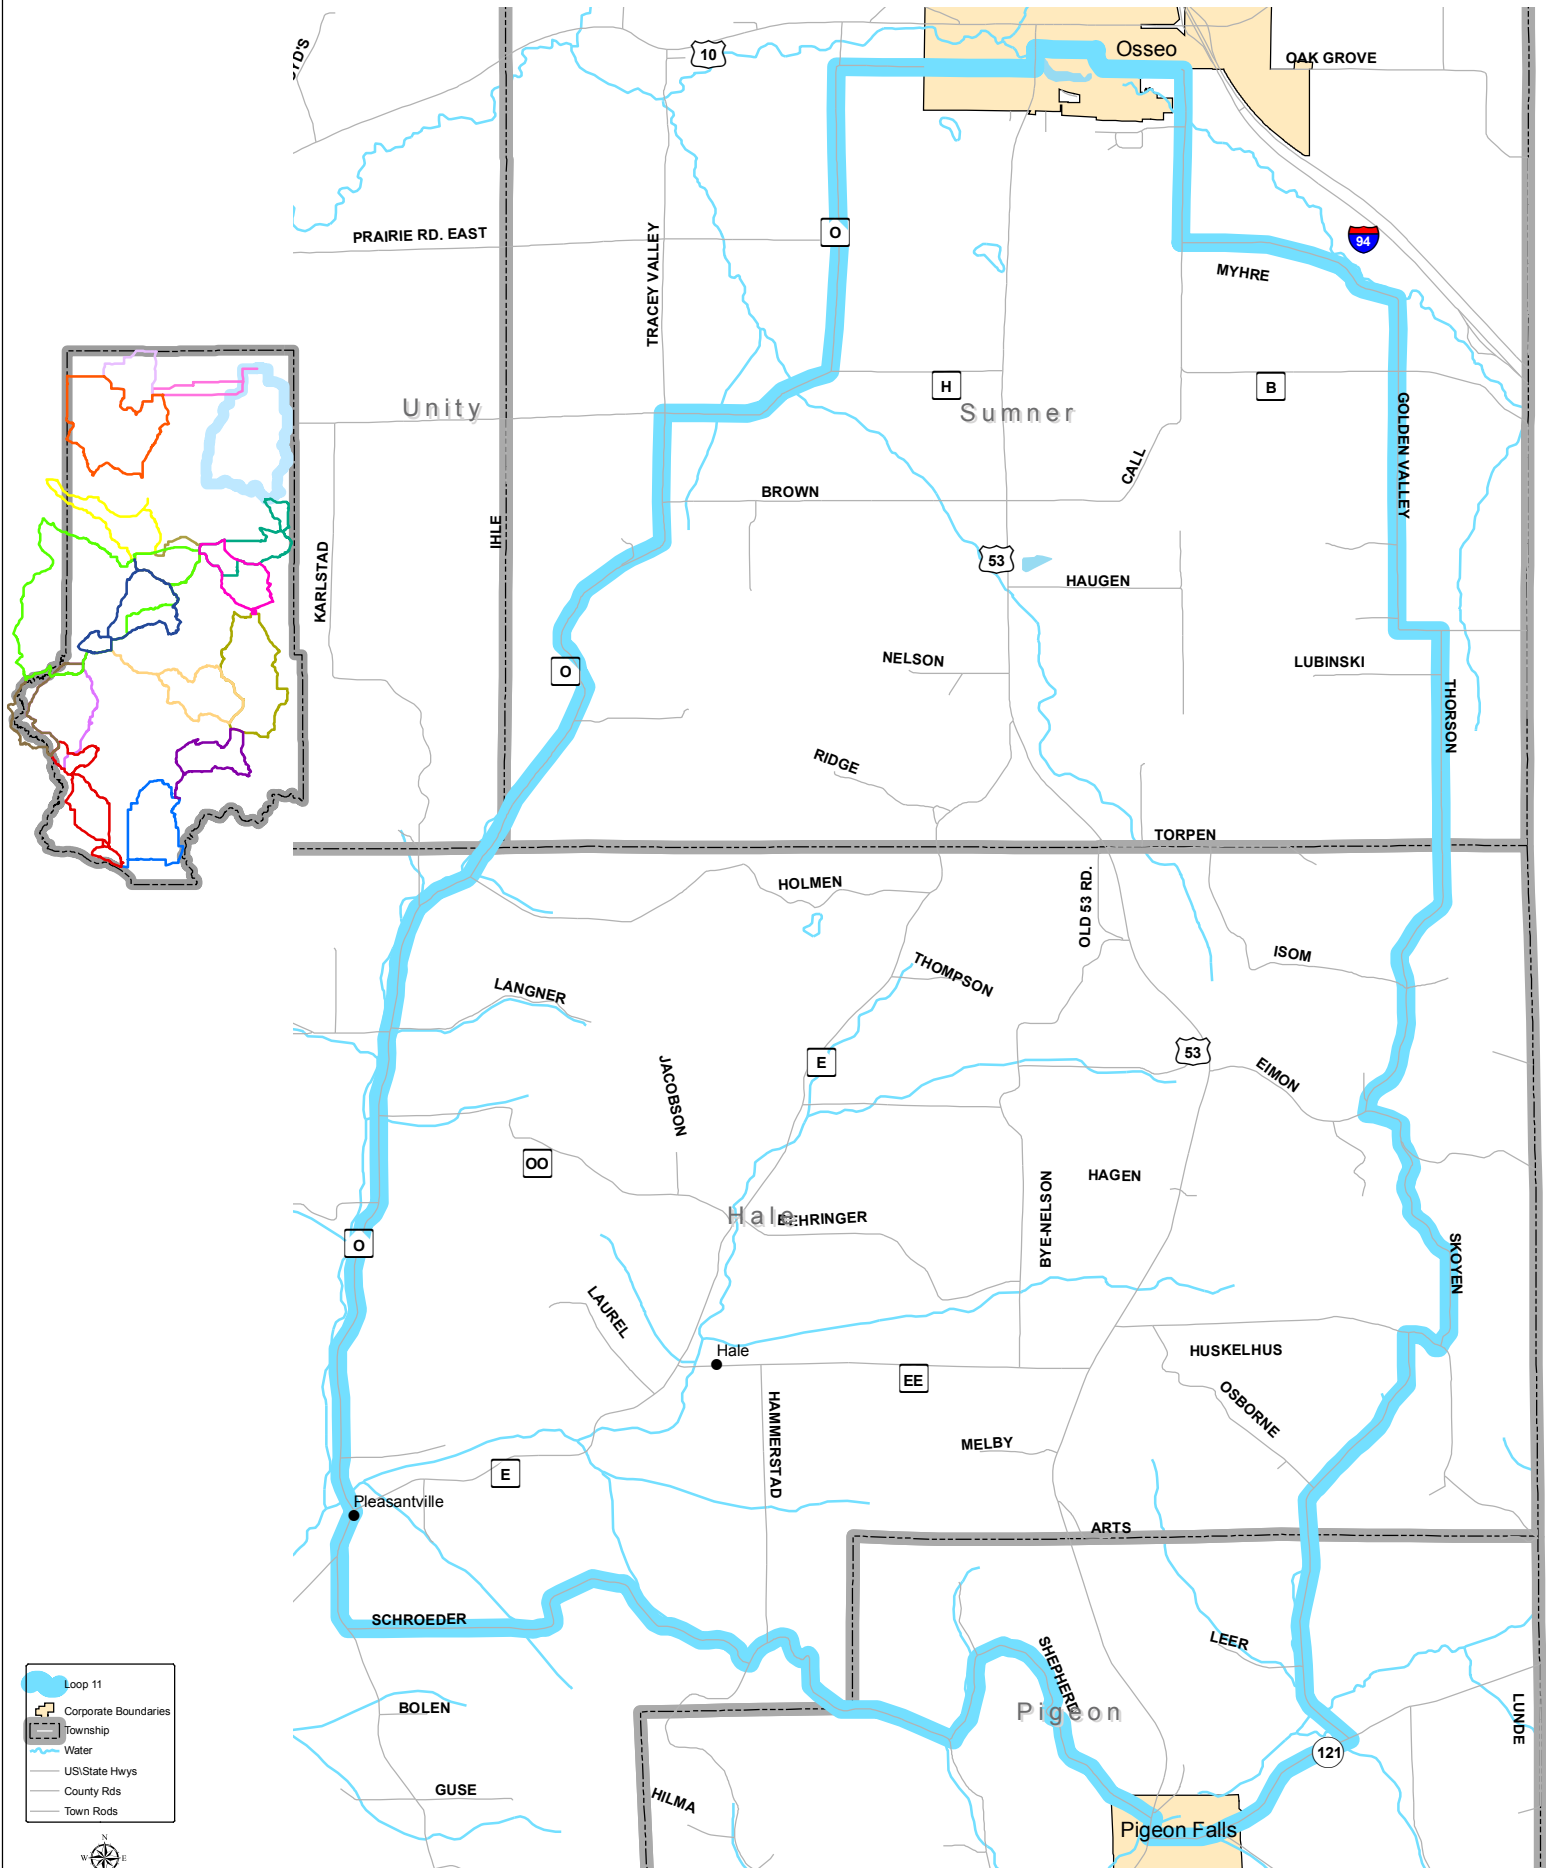

Trempealeau County - Bike Loop 11

Legend

- Loop 11
- Corporate Boundaries
- Township
- Water
- US/State Hwys
- County Rds
- Town Rds

0 0.2 0.4 0.6 Miles