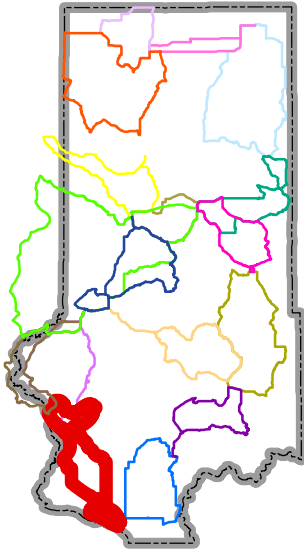

# Trempealeau County - Bike Loop 2

-  Loop 2
-  Corporate Boundaries
-  Township
-  Water
-  US/State Hwys
-  County Rds
-  Town Rds

0 0.2 0.4 0.8 Miles