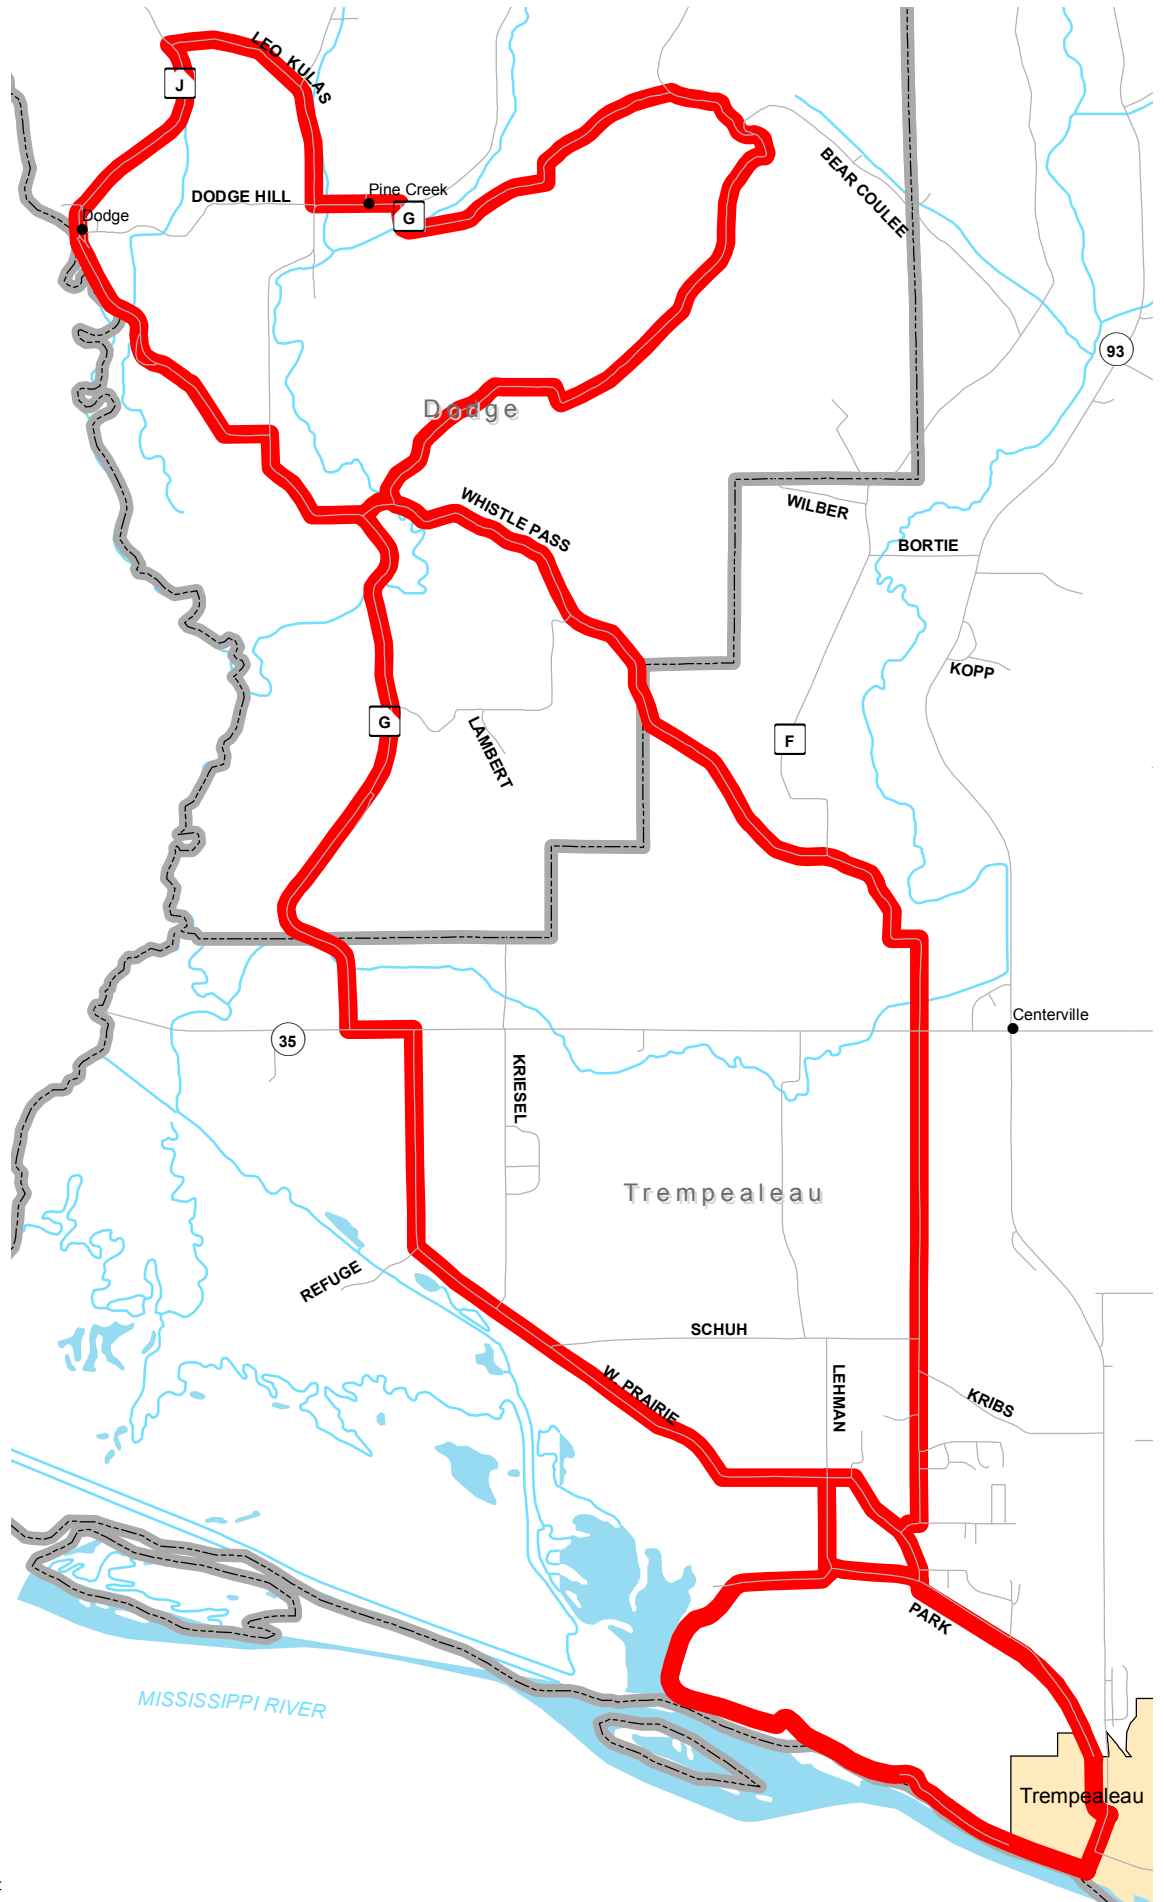

# Trempealeau County - Bike Loop 2

-  Loop 2
-  Corporate Boundaries
-  Township
-  Water
-  US/State Hwys
-  County Rds
-  Town Rds

0 0.2 0.4 0.8 Miles