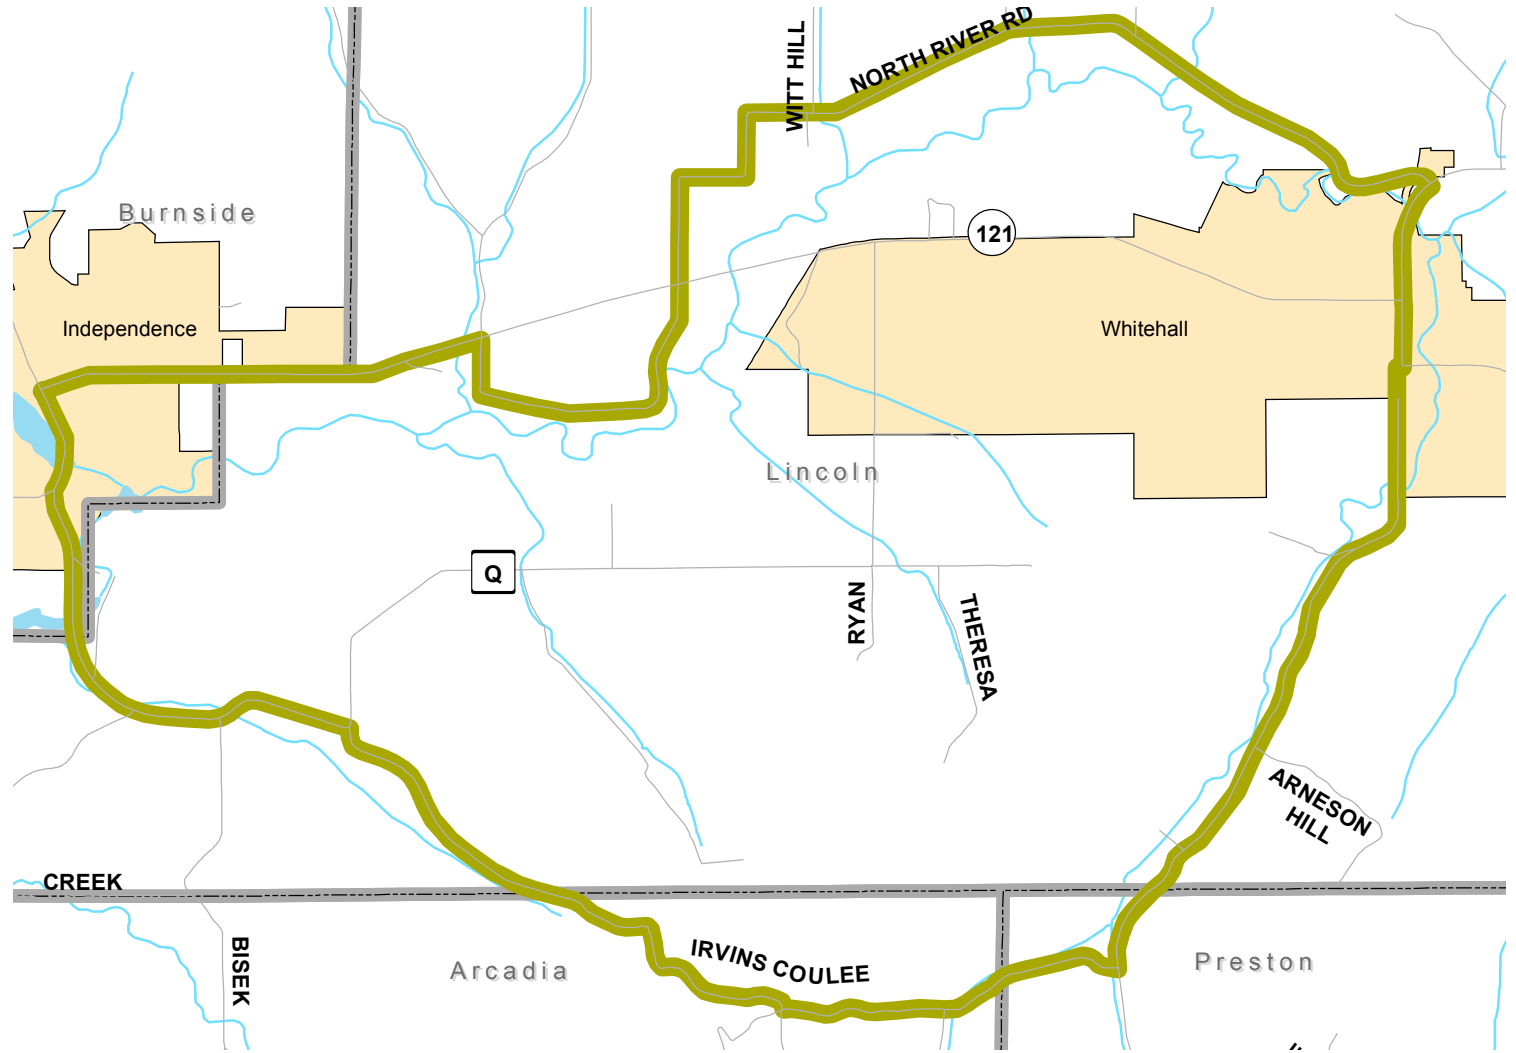

Trempealeau County - Bike Loop 8

- Loop 8
- Corporate Boundaries
- Township
- Water
- US/State Hwys
- County Rds
- Town Rods

0 0.125 0.25 0.5 Miles