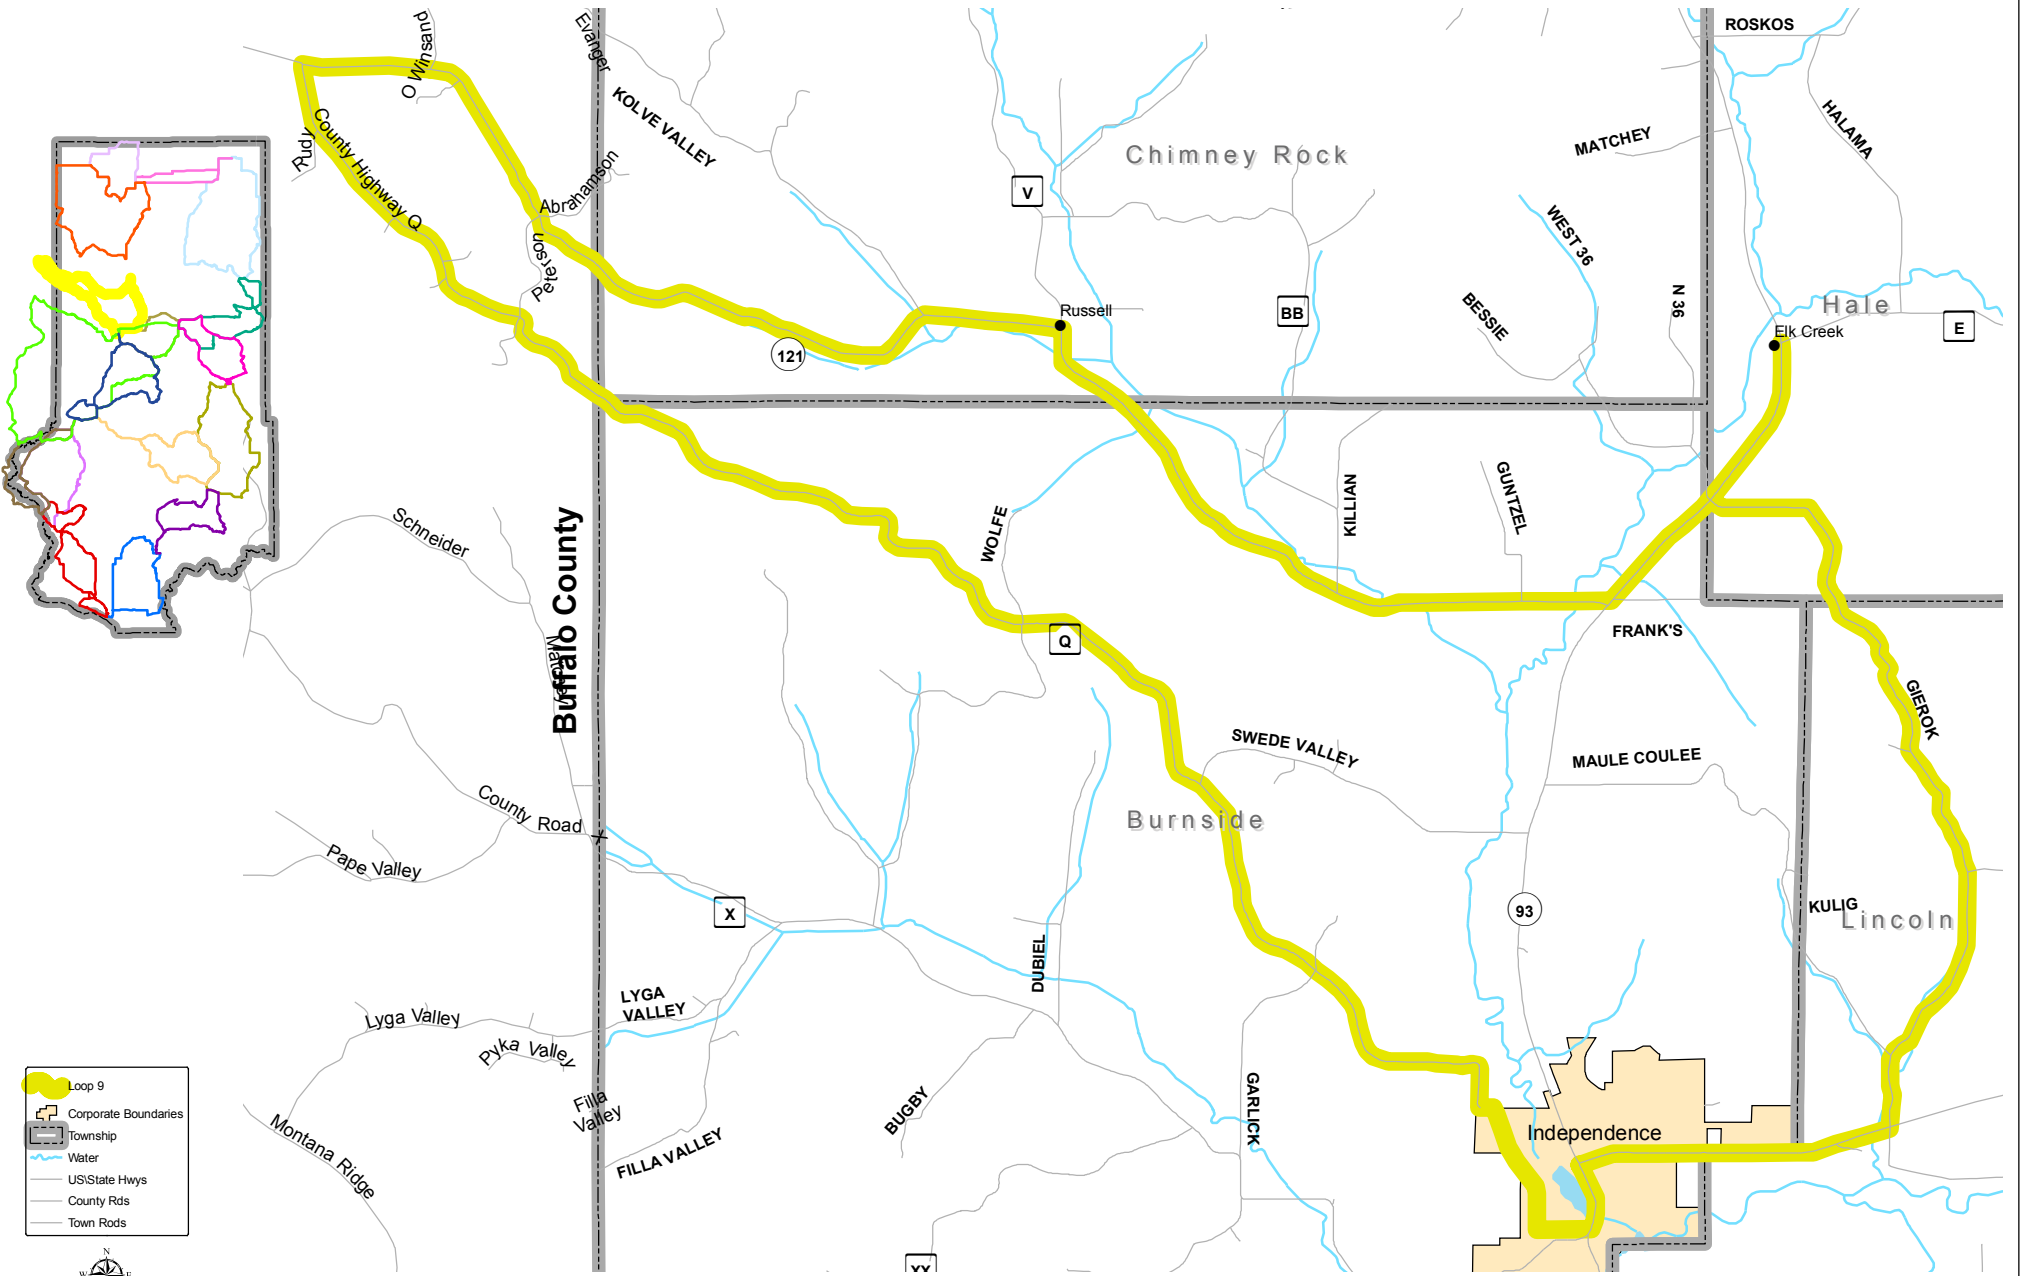

Trempealeau County - Bike Loop 9

■ Loop 9
 Corporate Boundaries
 Township
~ Water
— US/State Hwys
— County Rds
— Town Rds