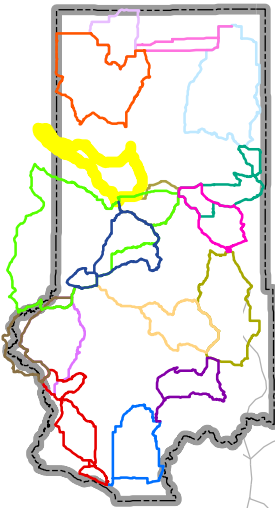

Trempealeau County - Bike Loop 9

■ Loop 9
 Corporate Boundaries
 Township
~ Water
— US/State Hwys
— County Rds
— Town Rds